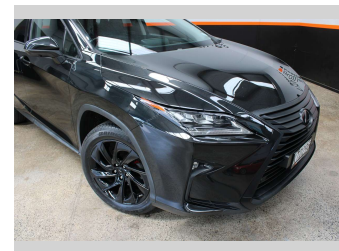

2017 Lexus Rx350 LIMITED NZ NEW 3.5P 4WD

Purchase Price **\$34,990**
Includes GST, Registration & Licensing

Finance may be available on this vehicle. Ask one of our friendly staff for more information.

Gain peace of mind with Mechanical Breakdown Insurance. **Ask us how.**

Body Style
5 door, Wagon

Odometer
106,772 km

Engine
3456 cc, Internal Combustion

Fuel Type
Petrol

Transmission
Automatic

Wheels
-

VIN
JTJBZMCA30202XXXX

Interior
-