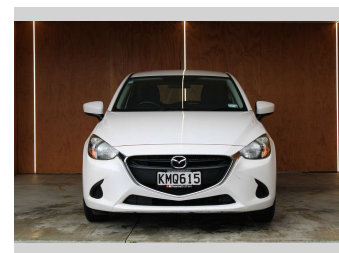

2017 Mazda Mazda2 GLX, 1.5L PETROL, NZ NEW

Purchase Price **\$11,990**
Includes GST, Registration & Licensing

Finance may be available on this vehicle. Ask one of our friendly staff for more information.

Body Style
5 door, Hatchback

Odometer
123,400 km

Engine
1496 cc, Internal Combustion

Fuel Type
Petrol

Transmission
Automatic

Wheels
-

VIN
MM0DJ2HAA0W219903

Interior
-