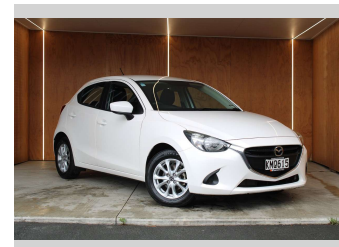

2017 Mazda Mazda2 GLX, 1.5L PETROL, NZ NEW

Purchase Price **\$11,990**
Includes GST, Registration & Licensing

Finance may be available on this vehicle. Ask one of our friendly staff for more information.

Body Style
5 door, Hatchback

Odometer
123,400 km

Engine
1496 cc, Internal Combustion

Fuel Type
Petrol

Transmission
Automatic

Wheels
-

VIN
MM0DJ2HAA0W219903

Interior
-