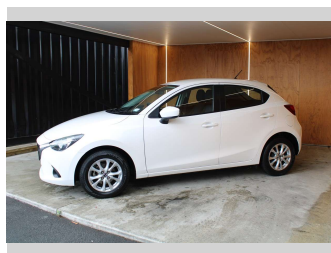

2017 Mazda Mazda2 GLX, 1.5L PETROL, NZ NEW

Purchase Price **\$11,990**
Includes GST, Registration & Licensing

Finance may be available on this vehicle. Ask one of our friendly staff for more information.

Body Style
5 door, Hatchback

Odometer
123,400 km

Engine
1496 cc, Internal Combustion

Fuel Type
Petrol

Transmission
Automatic

Wheels
-

VIN
MM0DJ2HAA0W219903

Interior
-