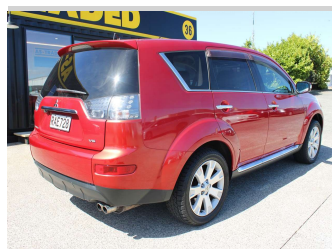

2008 Mitsubishi Outlander 3.0L PETROL, 4WD,

Purchase Price **\$6,950**
Includes GST, Registration & Licensing

Finance may be available on this vehicle. Ask one of our friendly staff for more information.

Gain peace of mind with Mechanical Breakdown Insurance. **Ask us how.**

Top features

- » 4WD/4x4

Body Style
SUV

Odometer
172,401 km

Engine
2990 cc, Internal Combustion

Fuel Type
Petrol

Transmission
Automatic, 4WD

Wheels
-

VIN
7AT0CJ3MX17300236

Interior
-

Safety
-

Reg No.
RAE728

Ext Colour
Red

History
Ex-Overseas

Seats
5 seats