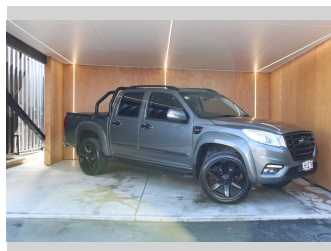

2018 Great Wall Steed BRAND NEW 20" MAGS,

Purchase Price **\$18,990**
Includes GST, Registration & Licensing

Finance may be available on this vehicle. Ask one of our friendly staff for more information.

Body Style
4 door, Ute

Odometer
90,402 km

Engine
1996 cc, Internal Combustion

Fuel Type
Diesel

Transmission
MANUAL

Wheels
-

VIN
LGWCBE182HB610269

Interior
-