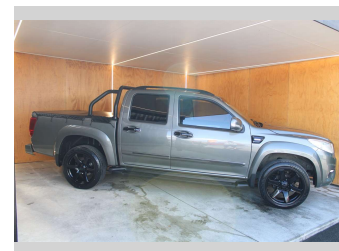

2018 Great Wall Steed BRAND NEW 20" MAGS,

Purchase Price **\$18,990**
Includes GST, Registration & Licensing

Finance may be available on this vehicle. Ask one of our friendly staff for more information.

Body Style
4 door, Ute

Odometer
90,402 km

Engine
1996 cc, Internal Combustion

Fuel Type
Diesel

Transmission
MANUAL

Wheels
-

VIN
LGWCBE182HB610269

Interior
-