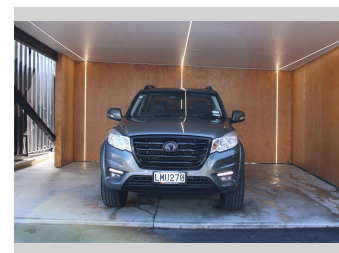

2018 Great Wall Steed BRAND NEW 20" MAGS,

Purchase Price **\$18,990**
Includes GST, Registration & Licensing

Finance may be available on this vehicle. Ask one of our friendly staff for more information.

Body Style
4 door, Ute

Odometer
90,402 km

Engine
1996 cc, Internal Combustion

Fuel Type
Diesel

Transmission
MANUAL

Wheels
-

VIN
LGWCBE182HB610269

Interior
-