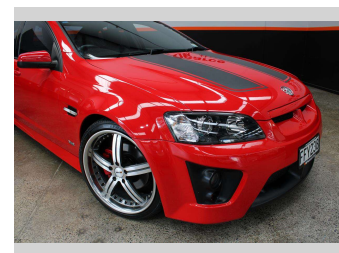

2010 Holden Commodore SS-V, LWRD ON 20's,

Purchase Price **\$39,990**
Includes GST, Registration & Licensing

Finance may be available on this vehicle. Ask one of our friendly staff for more information.

Body Style
Sedan

Odometer
53,991 km

Engine
5967 cc, Internal Combustion

Fuel Type
Petrol

Transmission
Automatic

Wheels
-

VIN
6G1EP55H69L177947

Interior
-