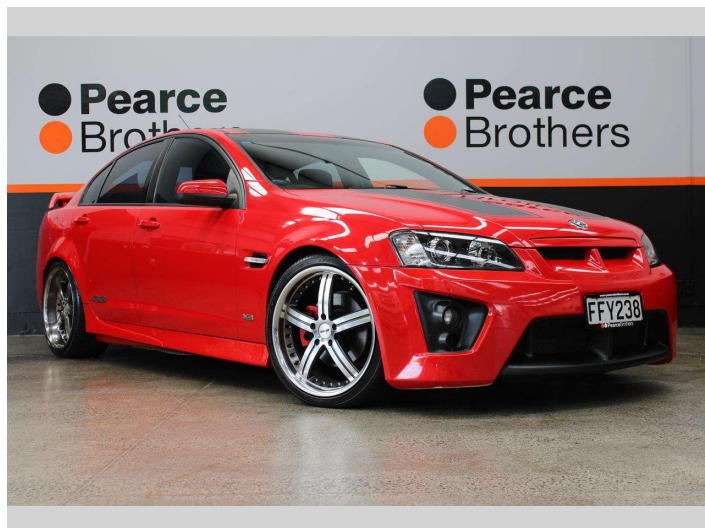

2010 Holden Commodore SS-V, LWRD ON 20's,

Purchase Price **\$39,990**
Includes GST, Registration & Licensing

Finance may be available on this vehicle. Ask one of our friendly staff for more information.

Body Style
Sedan

Odometer
53,991 km

Engine
5967 cc, Internal Combustion

Fuel Type
Petrol

Transmission
Automatic

Wheels
-

VIN
6G1EP55H69L177947

Interior
-