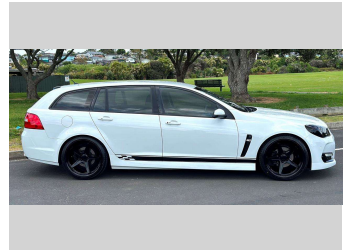

2015 Holden Commodore VF2 SV6 WAGON

Purchase Price **\$23,975**
Includes GST, Registration & Licensing

Finance may be available on this vehicle. Ask one of our friendly staff for more information.

Gain peace of mind with Mechanical Breakdown Insurance. **Ask us how.**

Top features
None Listed

Body Style
5 door, Station Wagon

Odometer
188,764 km

Engine
3564 cc, In-Line

Fuel Type
Petrol

Transmission
Automatic, Rear Wheel

Wheels
-

VIN
6G1FB8E34GL202611

Interior
-

Safety

Based on 2024 UCSR rating for 13-17 models

Reg No.
JMC862

Ext Colour
white

History
NZ New

Seats
5 seats

CO2 Emissions
★ ★ ☆ ☆ ☆ ☆
247 grams/km