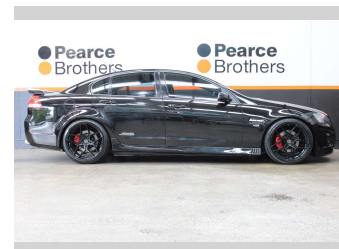

2010 Holden Commodore VE SS V8 MANUAL

Purchase Price **\$38,990**
Includes GST, Registration & Licensing

Finance may be available on this vehicle. Ask one of our friendly staff for more information.

Gain peace of mind with Mechanical Breakdown Insurance. **Ask us how.**

Body Style
Sedan

Odometer
117,710 km

Engine
5967 cc, Internal Combustion

Fuel Type
Petrol

Transmission
MANUAL

Wheels
-

VIN
6G1EK5EH0AL408361

Interior
-

Safety
-

Reg No.
GGE660

Ext Colour
Black

History
NZ New

Seats
5 seats

CO2 Emissions
-

Energy Economy
-

Stock ID: 28740