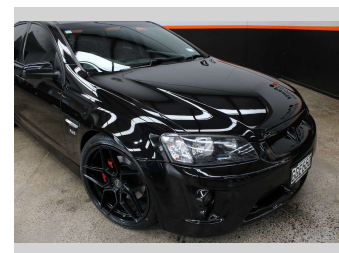

2010 Holden Commodore VE SS V8 MANUAL

Purchase Price **\$38,990**
Includes GST, Registration & Licensing

Finance may be available on this vehicle. Ask one of our friendly staff for more information.

Gain peace of mind with Mechanical Breakdown Insurance. **Ask us how.**

Body Style
Sedan

Odometer
117,710 km

Engine
5967 cc, Internal Combustion

Fuel Type
Petrol

Transmission
MANUAL

Wheels
-

VIN
6G1EK5EH0AL408361

Interior
-

Safety
-

Reg No.
GGE660

Ext Colour
Black

History
NZ New

Seats
5 seats

CO2 Emissions
-

Energy Economy
-

Stock ID: 28740