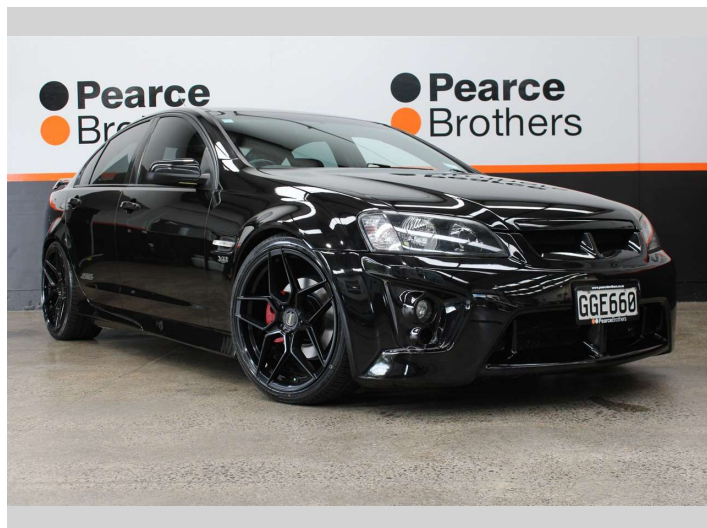

2010 Holden Commodore VE SS V8 MANUAL

Purchase Price **\$38,990**
Includes GST, Registration & Licensing

Finance may be available on this vehicle. Ask one of our friendly staff for more information.

Gain peace of mind with Mechanical Breakdown Insurance. **Ask us how.**

Body Style
Sedan

Odometer
117,710 km

Engine
5967 cc, Internal Combustion

Fuel Type
Petrol

Transmission
MANUAL

Wheels
-

VIN
6G1EK5EH0AL408361

Interior
-

Safety
-

Reg No.
GGE660

Ext Colour
Black

History
NZ New

Seats
5 seats

CO2 Emissions
-

Energy Economy
-

Stock ID: 28740