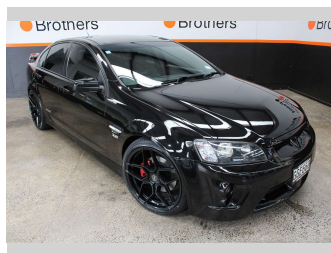

2010 Holden Commodore VE SS V8 MANUAL

Purchase Price **\$38,990**
Includes GST, Registration & Licensing

Finance may be available on this vehicle. Ask one of our friendly staff for more information.

Gain peace of mind with Mechanical Breakdown Insurance. **Ask us how.**

Top features

- » Air Bag(s)
- » Air Conditioning
- » Alloys
- » Bluetooth
- » Car Stereo
- » Central Locking
- » Central Locking
- » Cruise Control
- » Cruise Control
- » Electric Mirrors
- » Electric Mirrors
- » Electric Windows
- » Power Steering
- » Remote Locking
- » Tinted Windows

Body Style
Sedan

Odometer
117,710 km

Engine
5967 cc, Internal Combustion

Fuel Type
Petrol

Transmission
MANUAL

Wheels
-

VIN
6G1EK5EH0AL408361

Interior
-

Safety
-

Reg No.
GGE660

Ext Colour
Black

History
NZ New

Seats
5 seats

CO2 Emissions
-

Energy Economy
-

Stock ID: 28740