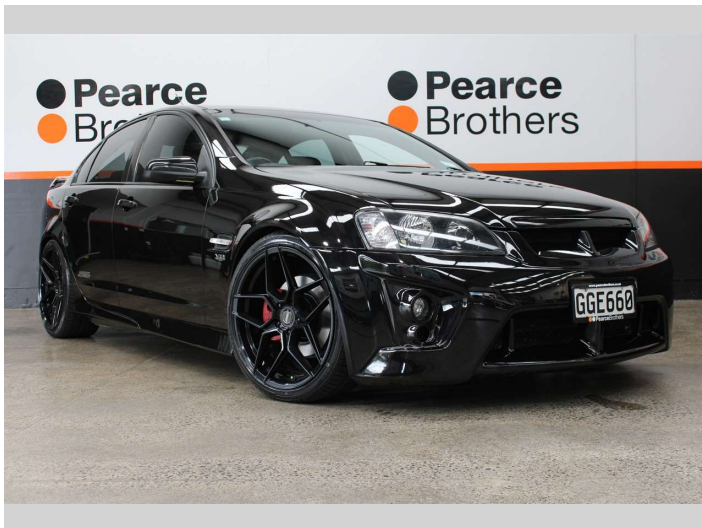

2010 Holden Commodore VE SS V8 MANUAL

Purchase Price **\$38,990**
Includes GST, Registration & Licensing

Finance may be available on this vehicle. Ask one of our friendly staff for more information.

Gain peace of mind with Mechanical Breakdown Insurance. **Ask us how.**

Body Style
Sedan

Odometer
117,710 km

Engine
5967 cc, Internal Combustion

Fuel Type
Petrol

Transmission
MANUAL

Wheels
-

VIN
6G1EK5EH0AL408361

Interior
-

Safety
-

Reg No.
GGE660

Ext Colour
Black

History
NZ New

Seats
5 seats

CO2 Emissions
-

Energy Economy
-

Stock ID: 28740