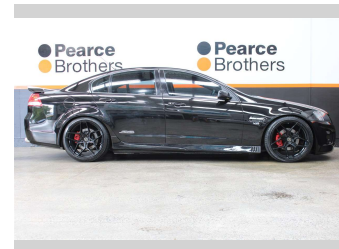

2010 Holden Commodore VE SS V8 MANUAL

Purchase Price **\$38,990**
Includes GST, Registration & Licensing

Finance may be available on this vehicle. Ask one of our friendly staff for more information.

Gain peace of mind with Mechanical Breakdown Insurance. **Ask us how.**

Body Style
Sedan

Odometer
117,710 km

Engine
5967 cc, Internal Combustion

Fuel Type
Petrol

Transmission
MANUAL

Wheels
-

VIN
6G1EK5EH0AL408361

Interior
-

Safety
-

Reg No.
GGE660

Ext Colour
Black

History
NZ New

Seats
5 seats

CO2 Emissions
-

Energy Economy
-

Stock ID: 28740