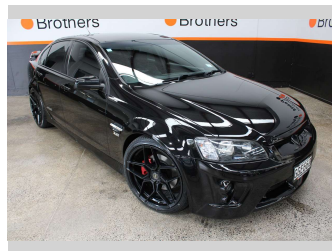

2010 Holden Commodore VE SS V8 MANUAL

Purchase Price **\$38,990**
Includes GST, Registration & Licensing

Finance may be available on this vehicle. Ask one of our friendly staff for more information.

Gain peace of mind with Mechanical Breakdown Insurance. **Ask us how.**

Top features

- » Air Bag(s)
- » Air Conditioning
- » Alloys
- » Bluetooth
- » Car Stereo
- » Central Locking
- » Central Locking
- » Cruise Control
- » Cruise Control
- » Electric Mirrors
- » Electric Mirrors
- » Electric Windows
- » Power Steering
- » Remote Locking
- » Tinted Windows

Body Style
Sedan

Odometer
117,710 km

Engine
5967 cc, Internal Combustion

Fuel Type
Petrol

Transmission
MANUAL

Wheels
-

VIN
6G1EK5EH0AL408361

Interior
-

Safety
-

Reg No.
GGE660

Ext Colour
Black

History
NZ New

Seats
5 seats

CO2 Emissions
-

Energy Economy
-

Stock ID: 28740