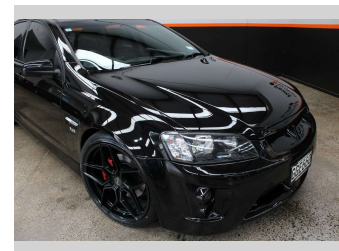

2010 Holden Commodore VE SS V8 MANUAL

Purchase Price **\$38,990**
Includes GST, Registration & Licensing

Finance may be available on this vehicle. Ask one of our friendly staff for more information.

Gain peace of mind with Mechanical Breakdown Insurance. **Ask us how.**

Body Style
Sedan

Odometer
117,710 km

Engine
5967 cc, Internal Combustion

Fuel Type
Petrol

Transmission
MANUAL

Wheels
-

VIN
6G1EK5EH0AL408361

Interior
-

Safety
-

Reg No.
GGE660

Ext Colour
Black

History
NZ New

Seats
5 seats

CO2 Emissions
-

Energy Economy
-

Stock ID: 28740