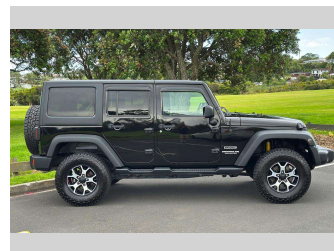

2016 Jeep WRANGLER SPORT UNLIMITED 3.6P

Purchase Price **\$34,975**
Includes GST, Registration & Licensing

Finance may be available on this vehicle. Ask one of our friendly staff for more information.

Gain peace of mind with Mechanical Breakdown Insurance. **Ask us how.**

Top features

None Listed

Body Style
5 door, SUV

Odometer
121,024 km

Engine
3600 cc, In-Line

Fuel Type
Petrol

Transmission
Automatic, 4WD

Wheels
-