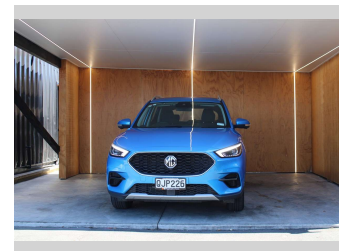

# 2024 MG Zs T CORE, LOW KMS, NZ NEW

**Purchase Price** **\$22,990**  
Includes GST, Registration & Licensing

Finance may be available on this vehicle. Ask one of our friendly staff for more information.