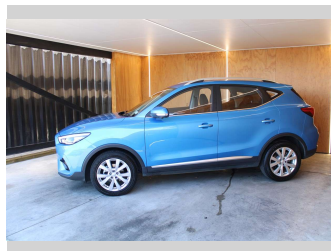

# 2024 MG Zs T CORE, LOW KMS, NZ NEW

**Purchase Price** **\$22,990**  
Includes GST, Registration & Licensing

Finance may be available on this vehicle. Ask one of our friendly staff for more information.

Body Style  
**5 door, Wagon**

Odometer  
**16,739 km**

Engine  
**1498 cc, Internal Combustion**

Fuel Type  
**Petrol**

Transmission  
**CVT**

Wheels  
-

VIN  
**LSJW74U9XRZ092358**

Interior  
-