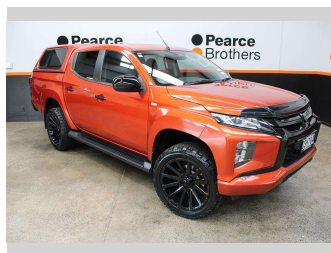

2019 Mitsubishi Triton GLXR, 4X4, CANOPY

Purchase Price **\$33,990**
Includes GST, Registration & Licensing

Finance may be available on this vehicle. Ask one of our friendly staff for more information.

Gain peace of mind with Mechanical Breakdown Insurance. **Ask us how.**

Body Style
4 door, Ute

Odometer
105,692 km

Engine
2442 cc, Internal Combustion

Fuel Type
Diesel

Transmission
MANUAL

Wheels
-

VIN
MMAJJKL10KH018062

Interior
-