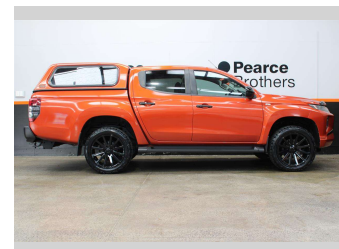

2019 Mitsubishi Triton GLXR, 4X4, CANOPY

Purchase Price **\$33,990**
Includes GST, Registration & Licensing

Finance may be available on this vehicle. Ask one of our friendly staff for more information.

Gain peace of mind with Mechanical Breakdown Insurance. **Ask us how.**

Body Style
4 door, Ute

Odometer
105,692 km

Engine
2442 cc, Internal Combustion

Fuel Type
Diesel

Transmission
MANUAL

Wheels
-

VIN
MMAJJKL10KH018062

Interior
-