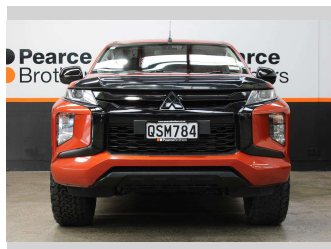

2019 Mitsubishi Triton GLXR, 4X4, CANOPY

Purchase Price **\$33,990**
Includes GST, Registration & Licensing

Finance may be available on this vehicle. Ask one of our friendly staff for more information.

Gain peace of mind with Mechanical Breakdown Insurance. **Ask us how.**

Body Style
4 door, Ute

Odometer
105,692 km

Engine
2442 cc, Internal Combustion

Fuel Type
Diesel

Transmission
MANUAL

Wheels
-

VIN
MMAJJKL10KH018062

Interior
-