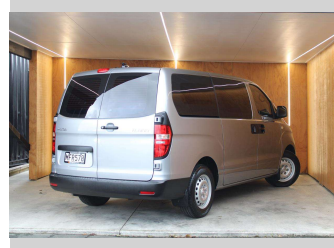

2019 Hyundai Iload 2.5 CRDI AUTO LOW KMS NZ

Purchase Price **\$35,990**
Includes GST, Registration & Licensing

Finance may be available on this vehicle. Ask one of our friendly staff for more information.

Gain peace of mind with Mechanical Breakdown Insurance. **Ask us how.**

Top features
None Listed

Body Style
5 door, People Movers

Odometer
38,310 km

Engine
2497 cc, Internal Combustion

Fuel Type
Diesel

Transmission
Automatic