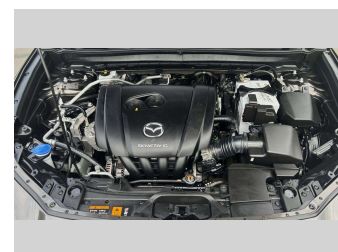

# 2020 Mazda CX-30 NZ NEW GSX 2.0 PETROL

**Purchase Price** **\$24,975**  
Includes GST, Registration & Licensing

Finance may be available on this vehicle. Ask one of our friendly staff for more information.

Gain peace of mind with Mechanical Breakdown Insurance. **Ask us how.**

**Top features**

None Listed

Body Style  
**5 door, SUV**

Odometer  
**76,046 km**

Engine  
**1998 cc, In-Line**

Fuel Type  
**Petrol**

Transmission  
**Automatic, Front Wheel**

Wheels  
-

VIN  
**MM0DM2W7A0W100363**

Interior  
-

Safety

Based on 2019 ANCAP rating for 20+ models

Reg No.  
**MTJ219**

Ext Colour  
**Grey**