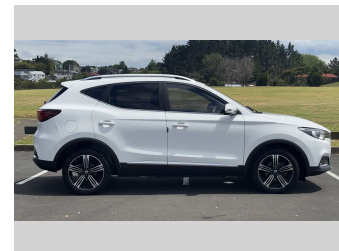

# 2020 MG ZS ESSENCE 1.0PT

**Purchase Price** **\$20,975**  
Includes GST, Registration & Licensing

Finance may be available on this vehicle. Ask one of our friendly staff for more information.

Gain peace of mind with Mechanical Breakdown Insurance. **Ask us how.**

**Top features**  
None Listed

Body Style  
**5 door, SUV**

Odometer  
**17,554 km**

Engine  
**999 cc, In-Line**

Fuel Type  
**Petrol**

Transmission  
**Automatic, Front Wheel**

Wheels  
-

VIN  
**LSJW74C95KZ150416**