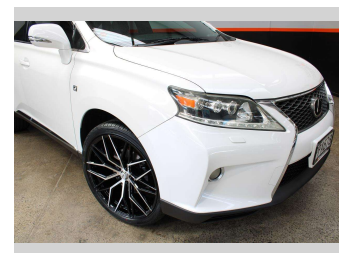

# 2012 Lexus Rx350 F SPORT, FACELIFT, LEATHER

**Purchase Price** **\$22,990**  
Includes GST, Registration & Licensing

Finance may be available on this vehicle. Ask one of our friendly staff for more information.

Body Style  
**Wagon**

Odometer  
**121,463 km**

Engine  
**3456 cc, Internal Combustion**

Fuel Type  
**Petrol**

Transmission  
**Automatic**

Wheels  
-

VIN  
**7AT0B00FX22457042**

Interior  
-