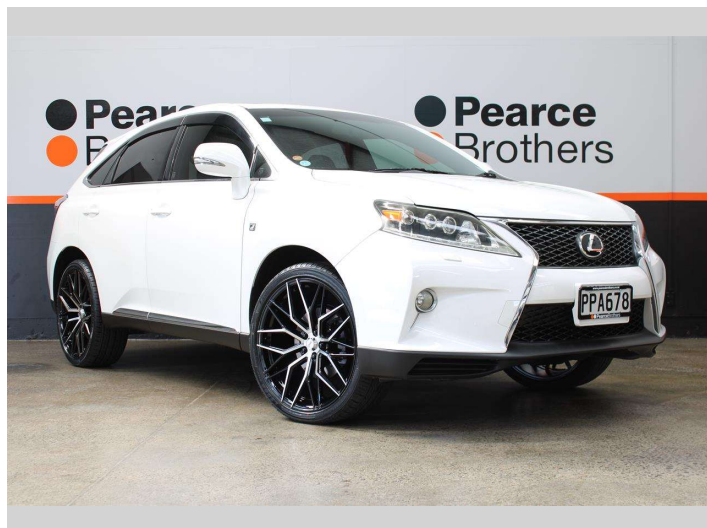

# 2012 Lexus Rx350 F SPORT, FACELIFT, LEATHER

**Purchase Price** **\$22,990**  
Includes GST, Registration & Licensing

Finance may be available on this vehicle. Ask one of our friendly staff for more information.

Body Style  
**Wagon**

Odometer  
**121,463 km**

Engine  
**3456 cc, Internal Combustion**

Fuel Type  
**Petrol**

Transmission  
**Automatic**

Wheels  
-

VIN  
**7AT0B00FX22457042**

Interior  
-