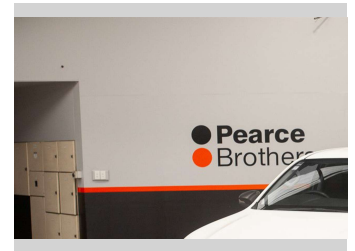

2017 Toyota Hilux SR 4X4 BEAST 2.8 AUTO

Purchase Price **\$37,990**
Includes GST, Registration & Licensing

Finance may be available on this vehicle. Ask one of our friendly staff for more information.

Gain peace of mind with Mechanical Breakdown Insurance. **Ask us how.**