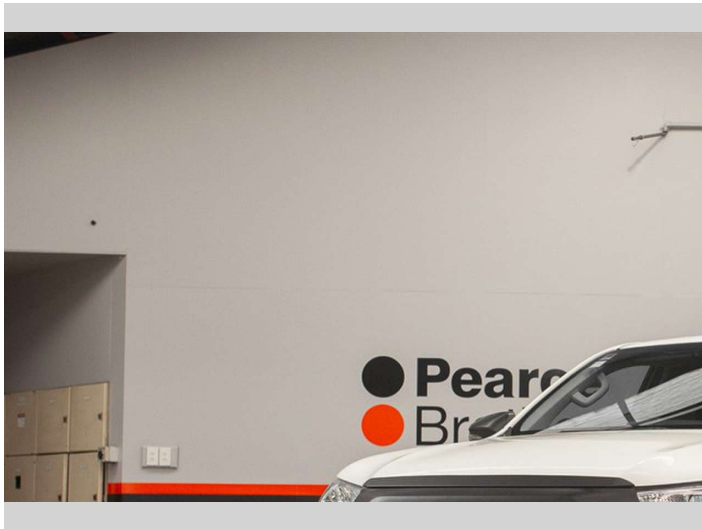

2017 Toyota Hilux SR 4X4 BEAST 2.8 AUTO

Purchase Price **\$37,990**
Includes GST, Registration & Licensing

Finance may be available on this vehicle. Ask one of our friendly staff for more information.

Gain peace of mind with Mechanical Breakdown Insurance. **Ask us how.**

Body Style
4 door, Ute

Odometer
89,511 km

Engine
2755 cc, Internal Combustion

Fuel Type
Diesel

Transmission
Automatic, 4WD

Wheels
-

VIN
MR0KA3CD30120ZZZZ

Interior
-