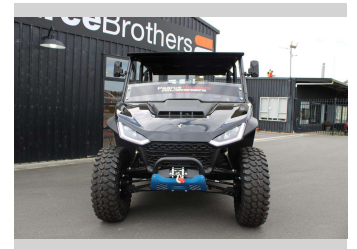

# 2024 Segway Fugleman UT10 CREW - PREMIUM

**Purchase Price** **\$28,990**  
Includes GST, Registration & Licensing

Finance may be available on this vehicle. Ask one of our friendly staff for more information.