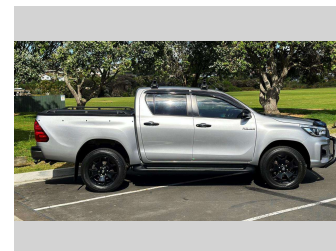

2018 Toyota Hilux SR5 CRUISER

Purchase Price **\$43,975**
Includes GST, Registration & Licensing

Finance may be available on this vehicle. Ask one of our friendly staff for more information.

Gain peace of mind with Mechanical Breakdown Insurance. **Ask us how.**

Top features

None Listed

Body Style
4 door, Ute

Odometer
51,136 km

Engine
2755 cc, In-Line

Fuel Type
Diesel

Transmission
Automatic, 2WD

Wheels
-