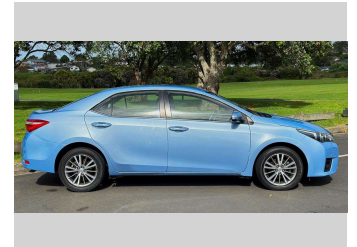

2016 Toyota Corolla GLX 1.8P NZ NEW SEDAN

Purchase Price **\$10,975**
Includes GST, Registration & Licensing

Finance may be available on this vehicle. Ask one of our friendly staff for more information.

Gain peace of mind with Mechanical Breakdown Insurance. **Ask us how.**

Top features

None Listed

Body Style
4 door, Sedan

Odometer
148,581 km

Engine
1798 cc, In-Line

Fuel Type
Petrol

Transmission
CVT, Front Wheel