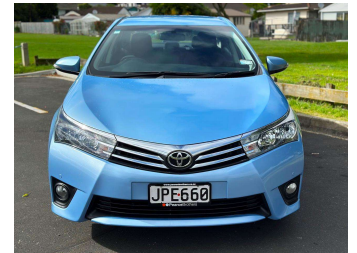

2016 Toyota Corolla GLX 1.8P NZ NEW SEDAN

Purchase Price **\$10,975**
Includes GST, Registration & Licensing

Finance may be available on this vehicle. Ask one of our friendly staff for more information.

Gain peace of mind with Mechanical Breakdown Insurance. **Ask us how.**

Top features

None Listed

Body Style
4 door, Sedan

Odometer
148,581 km

Engine
1798 cc, In-Line

Fuel Type
Petrol

Transmission
CVT, Front Wheel