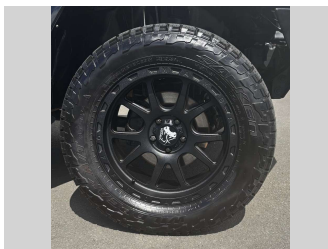

2015 Jeep WRANGLER SPORT UNLIMITED 3.6P

Purchase Price **\$38,975**
Includes GST, Registration & Licensing

Finance may be available on this vehicle. Ask one of our friendly staff for more information.

Gain peace of mind with Mechanical Breakdown Insurance. **Ask us how.**

Top features
None Listed

Body Style
5 door, SUV

Odometer
71,309 km

Engine
3600 cc, In-Line

Fuel Type
Petrol

Transmission
Automatic, 4WD

Wheels
-

VIN
1C4HJWLG7FL579393

Interior
-

Safety

Based on 2024 UCSR rating for 07-18 models

Reg No.
KGF334

Ext Colour
Black

History
Ex-Overseas

Seats
5 seats

CO2 Emissions
☆☆☆☆☆☆
304 grams/km