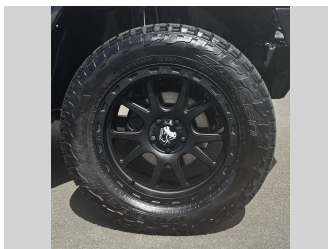

# 2015 Jeep WRANGLER SPORT UNLIMITED 3.6P

**Purchase Price** **\$40,975**  
Includes GST, Registration & Licensing

Finance may be available on this vehicle. Ask one of our friendly staff for more information.

Gain peace of mind with Mechanical Breakdown Insurance. **Ask us how.**

**Top features**  
None Listed

Body Style  
**5 door, SUV**

Odometer  
**71,309 km**

Engine  
**3600 cc, In-Line**

Fuel Type  
**Petrol**