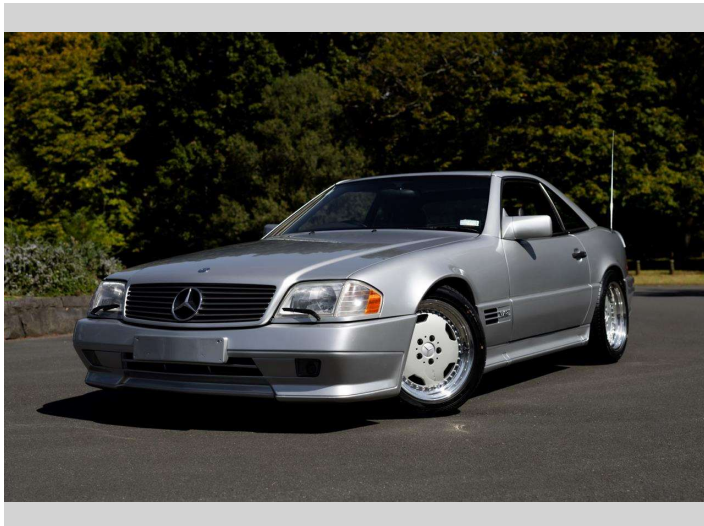

1994 Mercedes-Benz OTHER 6.0 V12 389 HP

Purchase Price **\$84,975**
Includes GST, Registration & Licensing

Finance may be available on this vehicle. Ask one of our friendly staff for more information.

Gain peace of mind with Mechanical Breakdown Insurance. **Ask us how.**

Top features

None Listed

Body Style
Coupe

Odometer
72,590 km

Engine
5980 cc, In-Line

Fuel Type
Petrol

Transmission
Automatic

Wheels
-

VIN
WDB1290762F109772

Interior
-

Safety
-

Reg No.
HLK606

Ext Colour
Silver

History
Ex-Overseas, 3 owners

Seats
4 seats

CO2 Emissions
-