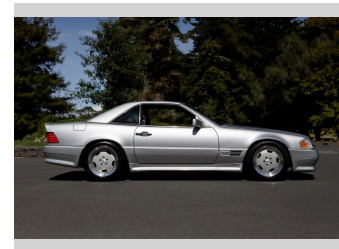

1994 Mercedes-Benz OTHER 6.0 V12 389 HP

Purchase Price **\$84,975**
Includes GST, Registration & Licensing

Finance may be available on this vehicle. Ask one of our friendly staff for more information.

Gain peace of mind with Mechanical Breakdown Insurance. **Ask us how.**

Top features

None Listed

Body Style
Coupe

Odometer
72,590 km

Engine
5980 cc, In-Line

Fuel Type
Petrol

Transmission
Automatic

Wheels
-

VIN
WDB1290762F109772

Interior
-

Safety
-

Reg No.
HLK606

Ext Colour
Silver

History
Ex-Overseas, 3 owners

Seats
4 seats

CO2 Emissions
-