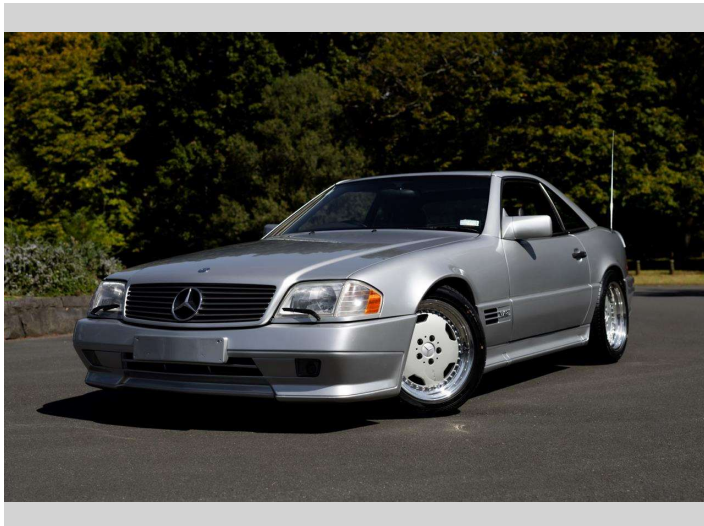

1994 Mercedes-Benz OTHER 6.0 V12 389 HP

Purchase Price **\$84,975**
Includes GST, Registration & Licensing

Finance may be available on this vehicle. Ask one of our friendly staff for more information.

Gain peace of mind with Mechanical Breakdown Insurance. **Ask us how.**

Top features
None Listed

Body Style
Coupe

Odometer
72,590 km

Engine
5980 cc, In-Line

Fuel Type
Petrol

Transmission
Automatic

Wheels
-

VIN
WDB1290762F109772

Interior
-

Safety
-

Reg No.
HLK606

Ext Colour
Silver

History
Ex-Overseas, 3 owners

Seats
4 seats

CO2 Emissions
-

Energy Economy
-