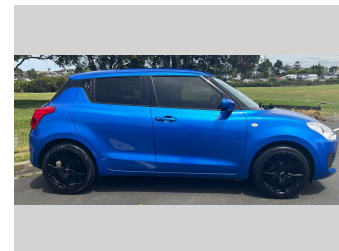

2017 Suzuki Swift 1.2L PETROL

Purchase Price **\$10,975**
Includes GST, Registration & Licensing

Finance may be available on this vehicle. Ask one of our friendly staff for more information.

Gain peace of mind with Mechanical Breakdown Insurance. **Ask us how.**

Top features
None Listed

Body Style
5 door, Hatchback

Odometer
108,488 km

Engine
1242 cc, In-Line

Fuel Type
Petrol

Transmission
Automatic

Wheels
-

VIN
7AT0GK0CX22103862

Interior
-

Safety
-

Reg No.
PNM830

Ext Colour
Blue

History
Ex-Overseas, 1 owner

Seats
5 seats

CO2 Emissions
-

Energy Economy
-