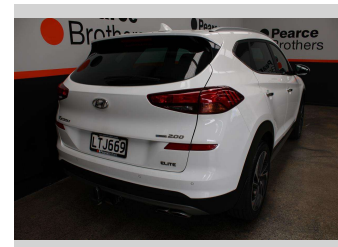

2018 Hyundai Tucson ELITE 2.0 DIESEL LOW KM'S

Purchase Price **\$25,990**
Includes GST, Registration & Licensing

Finance may be available on this vehicle. Ask one of our friendly staff for more information.

Body Style
5 door, Wagon

Odometer
69,396 km

Engine
1995 cc, Internal Combustion

Fuel Type
Diesel

Transmission
Automatic

Wheels
-

VIN
TMAJ381ASKJ744626

Interior
-