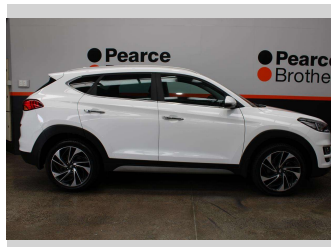

2018 Hyundai Tucson ELITE 2.0 DIESEL LOW KM'S

Purchase Price **\$25,990**
Includes GST, Registration & Licensing

Finance may be available on this vehicle. Ask one of our friendly staff for more information.

Body Style
5 door, Wagon

Odometer
69,396 km

Engine
1995 cc, Internal Combustion

Fuel Type
Diesel

Transmission
Automatic

Wheels
-

VIN
TMAJ381ASKJ744626

Interior
-