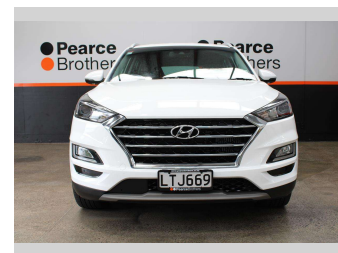

2018 Hyundai Tucson ELITE 2.0 DIESEL LOW KM'S

Purchase Price **\$25,990**
Includes GST, Registration & Licensing

Finance may be available on this vehicle. Ask one of our friendly staff for more information.

Body Style
5 door, Wagon

Odometer
69,396 km

Engine
1995 cc, Internal Combustion

Fuel Type
Diesel

Transmission
Automatic

Wheels
-

VIN
TMAJ381ASKJ744626

Interior
-