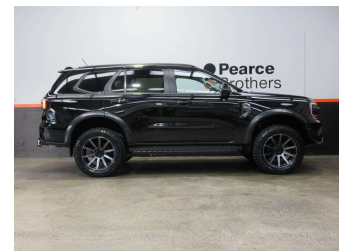

# 2022 Ford Everest TREND BI-TURBO 4WD

**Purchase Price** **\$64,990**  
Includes GST, Registration & Licensing

Finance may be available on this vehicle. Ask one of our friendly staff for more information.

Body Style  
**4 door, Wagon**

Odometer  
**40,819 km**

Engine  
**1996 cc, Internal Combustion**

Fuel Type  
**Diesel**

Transmission  
**Automatic**

Wheels  
-

VIN  
**MNARXXMAWRNP30890**

Interior  
-