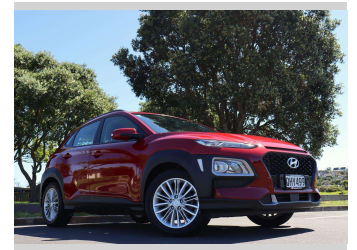

2017 Hyundai Kona NZ NEW LOW KMS

Purchase Price

\$20,975

Includes GST, Registration & Licensing

Finance may be available on this vehicle. Ask one of our friendly staff for more information.

Gain peace of mind with Mechanical Breakdown Insurance. **Ask us how.**

Body Style

4 door, SUV

Odometer

36,227 km

Engine

1999 cc, In-Line

Fuel Type

Petrol