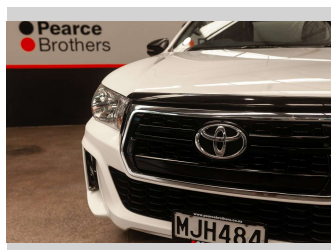

2019 Toyota Hilux SR, 4X4, SERVICE BODY, EXTRA

Purchase Price **\$35,990**
Includes GST, Registration & Licensing

Finance may be available on this vehicle. Ask one of our friendly staff for more information.

Body Style
4 door, Ute

Odometer
177,439 km

Engine
2755 cc, Internal Combustion

Fuel Type
Diesel

Transmission
Automatic

Wheels
-

VIN
MR0KA3CC30116XXXX

Interior
-