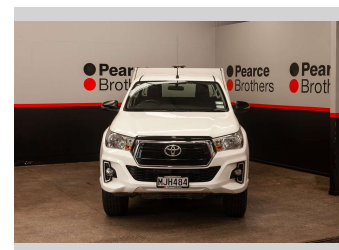

2019 Toyota Hilux SR, 4X4, SERVICE BODY, EXTRA

Purchase Price **\$35,990**
Includes GST, Registration & Licensing

Finance may be available on this vehicle. Ask one of our friendly staff for more information.

Body Style
4 door, Ute

Odometer
177,439 km

Engine
2755 cc, Internal Combustion

Fuel Type
Diesel

Transmission
Automatic

Wheels
-

VIN
MR0KA3CC30116XXXX

Interior
-