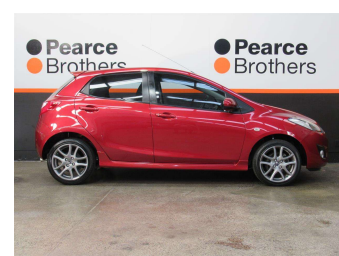

# 2014 Mazda Mazda2 SPORT 1.5P NZ NEW

**Purchase Price** **\$9,990**  
Includes GST, Registration & Licensing

Finance may be available on this vehicle. Ask one of our friendly staff for more information.

Body Style  
**5 door, Hatchback**

Odometer  
**57,893 km**

Engine  
**1498 cc, Internal Combustion**

Fuel Type  
**Petrol**

Transmission  
**Automatic**

Wheels  
-

VIN  
**JM0DE10Y2E0282637**

Interior  
-