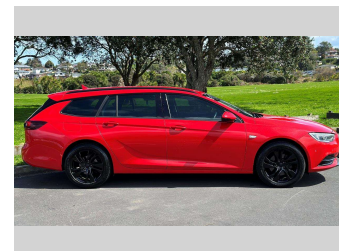

2019 Holden Commodore LT WAGON 2.0 TURBO

Purchase Price **\$16,975**
Includes GST, Registration & Licensing

Finance may be available on this vehicle. Ask one of our friendly staff for more information.

Gain peace of mind with Mechanical Breakdown Insurance. **Ask us how.**

Top features
None Listed

Body Style
5 door, Station Wagon

Odometer
60,322 km

Engine
1956 cc, In-Line

Fuel Type
Diesel

Transmission
Automatic, Front Wheel

Wheels
-

VIN
W0VZM8EG5J1060888