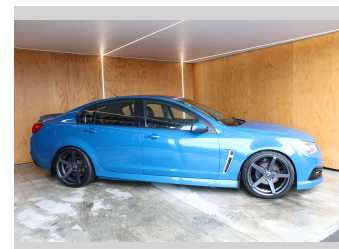

2015 Holden COMMODORE VF SV6, LOWERED ON

Purchase Price **\$16,990**
Includes GST, Registration & Licensing

Finance may be available on this vehicle. Ask one of our friendly staff for more information.

Gain peace of mind with Mechanical Breakdown Insurance. **Ask us how.**

- Top features**
- » Air Bag(s)
 - » Air Conditioning
 - » Alloys
 - » Alloys
 - » Bluetooth
 - » Car Stereo
 - » Central Locking
 - » Central Locking
 - » Climate Control
 - » Cruise Control
 - » Cruise Control
 - » Electric Mirrors
 - » Electric Mirrors
 - » Electric Windows
 - » Half Leather Seats
 - » NZ NEW
 - » Parking Sensors
 - » Power Steering

Body Style
4 door, Sedan

Odometer
198,165 km

Engine
3564 cc, Internal Combustion

Fuel Type
Petrol

Transmission
Automatic

Wheels
-

VIN
6G1FB5E35FL138494

Interior
-