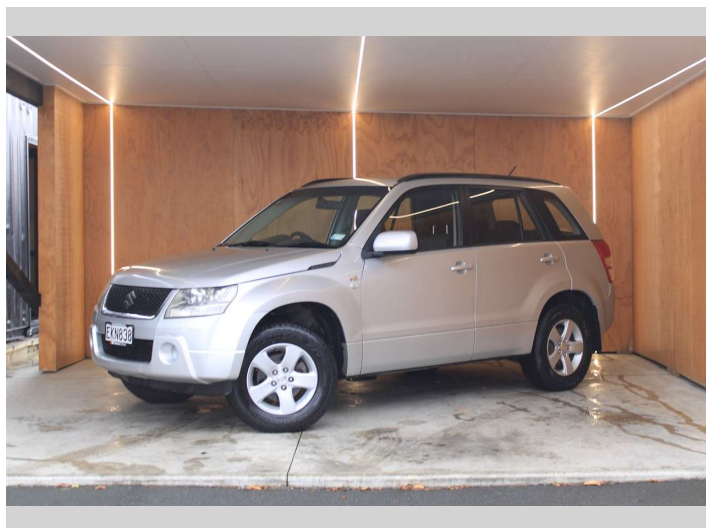

2008 Suzuki Grand Vitara WJLXA, 4X4, PETROL V6

Purchase Price **\$9,990**
Includes GST, Registration & Licensing

Finance may be available on this vehicle. Ask one of our friendly staff for more information.

UDC
New Zealand's Finance Company
MARAC
MEANS FINANCE

Gain peace of mind with Mechanical Breakdown Insurance. **Ask us how.**

autosure
INSURANCE

- Top features**
- » 4WD
 - » 4WD/4x4
 - » Air Bag(s)
 - » Air Conditioning
 - » Alloys
 - » Alloys
 - » Car Stereo
 - » Central Locking
 - » Central Locking
 - » Climate Control
 - » Cruise Control
 - » Cruise Control
 - » Electric Mirrors
 - » Electric Mirrors
 - » Electric Windows
 - » NZ NEW
 - » Power Steering
 - » Remote Locking

Body Style
5 door, Wagon

Odometer
193,535 km

Engine
2736 cc, Internal Combustion

Fuel Type
Petrol

Transmission
Automatic

Wheels
-

VIN
JSAJTD94V00204304

Interior
-