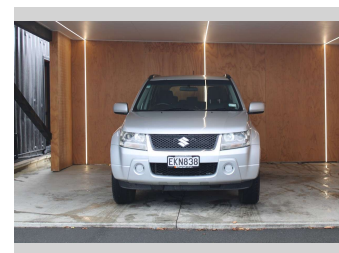

2008 Suzuki Grand Vitara WJLXA, 4X4, PETROL V6

Purchase Price **\$9,990**
Includes GST, Registration & Licensing

Finance may be available on this vehicle. Ask one of our friendly staff for more information.

UDC
New Zealand's Finance Company
MARAC
MEANS FINANCE

Gain peace of mind with Mechanical Breakdown Insurance. **Ask us how.**

autosure
INSURANCE

- Top features**
- » 4WD
 - » 4WD/4x4
 - » Air Bag(s)
 - » Air Conditioning
 - » Alloys
 - » Alloys
 - » Car Stereo
 - » Central Locking
 - » Central Locking
 - » Climate Control
 - » Cruise Control
 - » Cruise Control
 - » Electric Mirrors
 - » Electric Mirrors
 - » Electric Windows
 - » NZ NEW
 - » Power Steering
 - » Remote Locking

Body Style
5 door, Wagon

Odometer
193,535 km

Engine
2736 cc, Internal Combustion

Fuel Type
Petrol

Transmission
Automatic

Wheels
-

VIN
JSAJTD94V00204304

Interior
-