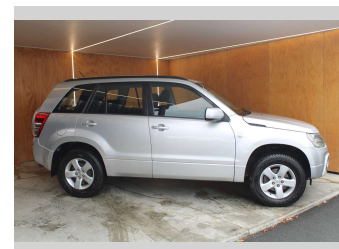

2008 Suzuki Grand Vitara WJLXA, 4X4, PETROL V6

Purchase Price **\$9,990**
Includes GST, Registration & Licensing

Finance may be available on this vehicle. Ask one of our friendly staff for more information.

Body Style
5 door, Wagon

Odometer
193,535 km

Engine
2736 cc, Internal Combustion

Fuel Type
Petrol

Transmission
Automatic

Wheels
-

VIN
JSAJTD94V00204304

Interior
-