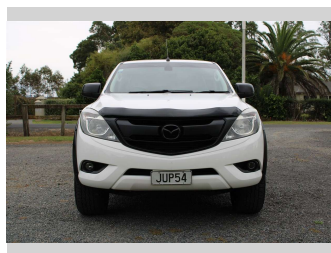

# 2016 Mazda BT-50 GSX D/C W/S 3.2D/6AT

**Purchase Price** **\$13,990**  
Includes GST, Registration & Licensing

Finance may be available on this vehicle. Ask one of our friendly staff for more information.

Gain peace of mind with Mechanical Breakdown Insurance. **Ask us how.**

**Top features**  
None Listed

Body Style  
**4 door, Ute**

Odometer  
**277,610 km**

Engine  
**3198 cc, Internal Combustion**

Fuel Type  
**Diesel**