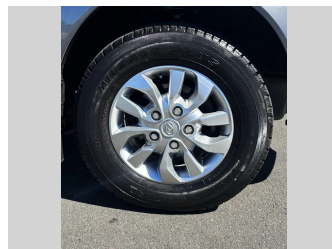

2020 LDV V80 11 SEAT MAN 2.5D/6MT

Purchase Price **\$25,975**
Includes GST, Registration & Licensing

Finance may be available on this vehicle. Ask one of our friendly staff for more information.

Gain peace of mind with Mechanical Breakdown Insurance. **Ask us how.**

Top features
None Listed

Body Style
4 door, People Movers

Odometer
81,955 km

Engine
2499 cc, In-Line

Fuel Type
Diesel

Transmission
Manual, Front Wheel

Wheels
-

VIN
LSKG4GL10JA108642

Interior
Beige

Safety
-

Reg No.
MZF52

Ext Colour
Grey

History
NZ New, 4 owners

Seats
11 seats, Cloth

CO2 Emissions
-

Energy Economy
-