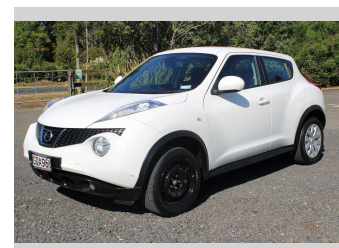

2012 Nissan Juke 1.6 ST NZ NEW

Purchase Price **\$5,850**
Includes GST, Registration & Licensing

Finance may be available on this vehicle. Ask one of our friendly staff for more information.

Gain peace of mind with Mechanical Breakdown Insurance. **Ask us how.**

Top features
None Listed

Body Style
Hatchback

Odometer
129,683 km

Engine
1598 cc, Internal Combustion

Fuel Type
Petrol

Transmission
CVT

Wheels
-

VIN
SJNFBAF15A6234228

Interior
-

Safety
-

Reg No.
GQA968

Ext Colour
White

History
NZ New

Seats
5 seats

CO2 Emissions
-

Energy Economy
-