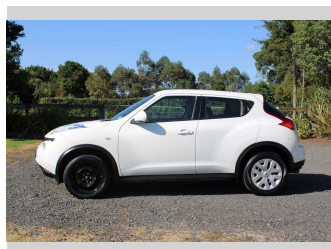

2012 Nissan Juke 1.6 ST NZ NEW

Purchase Price **\$5,850**
Includes GST, Registration & Licensing

Finance may be available on this vehicle. Ask one of our friendly staff for more information.

Gain peace of mind with Mechanical Breakdown Insurance. **Ask us how.**

Top features
None Listed

Body Style
Hatchback

Odometer
129,683 km

Engine
1598 cc, Internal Combustion

Fuel Type
Petrol

Transmission
CVT

Wheels
-

VIN
SJNFBAF15A6234228

Interior
-

Safety
-

Reg No.
GQA968

Ext Colour
White

History
NZ New

Seats
5 seats

CO2 Emissions
-

Energy Economy
-