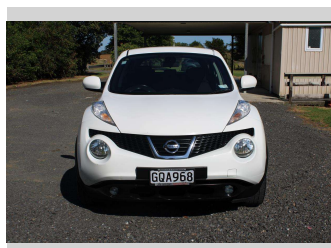

2012 Nissan Juke 1.6 ST NZ NEW

Purchase Price **\$5,850**
Includes GST, Registration & Licensing

Finance may be available on this vehicle. Ask one of our friendly staff for more information.

Gain peace of mind with Mechanical Breakdown Insurance. **Ask us how.**

Top features
None Listed

Body Style
Hatchback

Odometer
129,683 km

Engine
1598 cc, Internal Combustion

Fuel Type
Petrol

Transmission
CVT

Wheels
-

VIN
SJNFBAF15A6234228

Interior
-

Safety
-

Reg No.
GQA968

Ext Colour
White

History
NZ New

Seats
5 seats

CO2 Emissions
-

Energy Economy
-