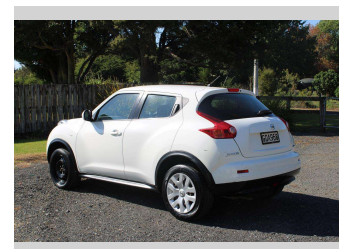

2012 Nissan Juke 1.6 ST NZ NEW

Purchase Price **\$5,850**
Includes GST, Registration & Licensing

Finance may be available on this vehicle. Ask one of our friendly staff for more information.

Gain peace of mind with Mechanical Breakdown Insurance. **Ask us how.**

Top features
None Listed

Body Style
Hatchback

Odometer
129,683 km

Engine
1598 cc, Internal Combustion

Fuel Type
Petrol

Transmission
CVT

Wheels
-

VIN
SJNFBAF15A6234228