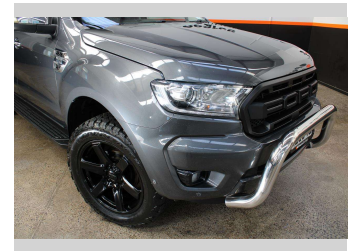

# 2019 Ford Ranger XLT, 4X4, BRAND NEW 20's, HARD

**Purchase Price** **\$28,990**  
Includes GST, Registration & Licensing

Finance may be available on this vehicle. Ask one of our friendly staff for more information.

Body Style  
**4 door, Ute**

Odometer  
**245,081 km**

Engine  
**3198 cc, Internal Combustion**

Fuel Type  
**Diesel**

Transmission  
**Automatic**

Wheels  
-

VIN  
**MPBUMFF50KX221196**

Interior  
-