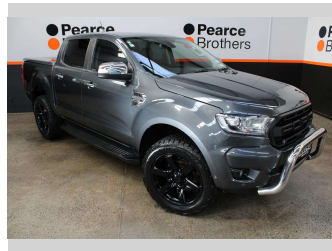

# 2019 Ford Ranger XLT, 4X4, BRAND NEW 20's, HARD

**Purchase Price** **\$28,990**  
Includes GST, Registration & Licensing

Finance may be available on this vehicle. Ask one of our friendly staff for more information.

Body Style  
**4 door, Ute**

Odometer  
**245,081 km**

Engine  
**3198 cc, Internal Combustion**

Fuel Type  
**Diesel**

Transmission  
**Automatic**

Wheels  
-

VIN  
**MPBUMFF50KX221196**

Interior  
-