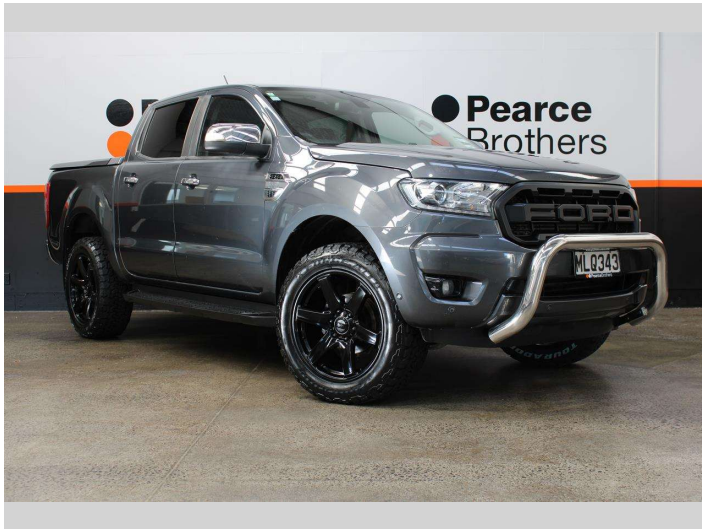

# 2019 Ford Ranger XLT, 4X4, BRAND NEW 20's, HARD

**Purchase Price** **\$28,990**  
Includes GST, Registration & Licensing

Finance may be available on this vehicle. Ask one of our friendly staff for more information.

Body Style  
**4 door, Ute**

Odometer  
**245,081 km**

Engine  
**3198 cc, Internal Combustion**

Fuel Type  
**Diesel**

Transmission  
**Automatic**

Wheels  
-

VIN  
**MPBUMFF50KX221196**

Interior  
-