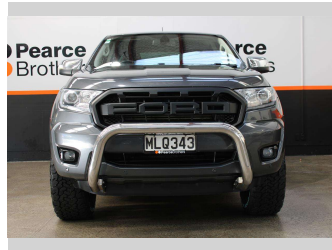

# 2019 Ford Ranger XLT, 4X4, BRAND NEW 20's, HARD

**Purchase Price** **\$28,990**  
Includes GST, Registration & Licensing

Finance may be available on this vehicle. Ask one of our friendly staff for more information.

Body Style  
**4 door, Ute**

Odometer  
**245,081 km**

Engine  
**3198 cc, Internal Combustion**

Fuel Type  
**Diesel**

Transmission  
**Automatic**

Wheels  
-

VIN  
**MPBUMFF50KX221196**

Interior  
-