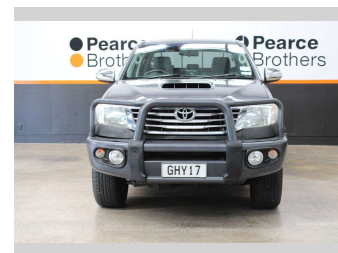

2012 Toyota Hilux SR5 4WD D/C FLATDECK

Purchase Price **\$29,990**
Includes GST, Registration & Licensing

Finance may be available on this vehicle. Ask one of our friendly staff for more information.

Gain peace of mind with Mechanical Breakdown Insurance. **Ask us how.**

Body Style
4 door, Ute

Odometer
188,972 km

Engine
2982 cc, Internal Combustion

Fuel Type
Diesel

Transmission
MANUAL

Wheels
-

VIN
MR0FZ29G801724638

Interior
-