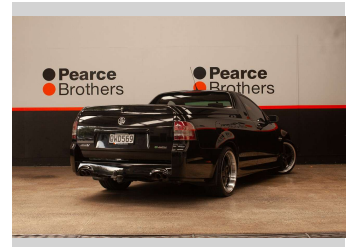

2012 Holden COMMODORE VE SS-V UTE LWRD ON

Purchase Price **\$36,990**
Includes GST, Registration & Licensing

Finance may be available on this vehicle. Ask one of our friendly staff for more information.

Body Style
Ute

Odometer
92,676 km

Engine
5967 cc, Internal Combustion

Fuel Type
Petrol

Transmission
Automatic

Wheels
-

VIN
6G1EP4E21CL61ZZZZ

Interior
-