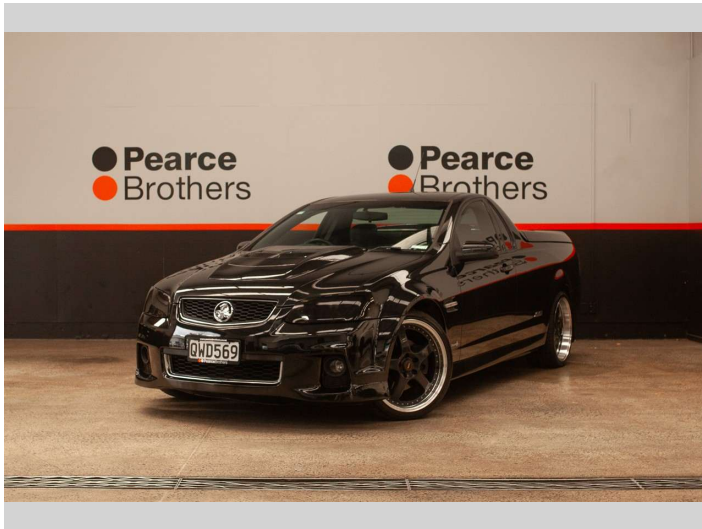

2012 Holden COMMODORE VE SS-V UTE LWRD ON

Purchase Price **\$36,990**
Includes GST, Registration & Licensing

Finance may be available on this vehicle. Ask one of our friendly staff for more information.

Body Style
Ute

Odometer
92,676 km

Engine
5967 cc, Internal Combustion

Fuel Type
Petrol

Transmission
Automatic

Wheels
-

VIN
6G1EP4E21CL61ZZZZ

Interior
-