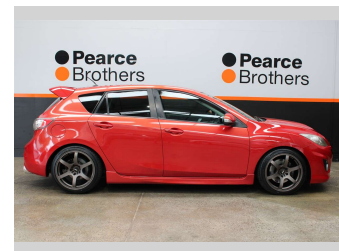

# 2010 Mazda Axela MPS 2.3 TURBO HATCH

**Purchase Price** **\$14,990**  
Includes GST, Registration & Licensing

Finance may be available on this vehicle. Ask one of our friendly staff for more information.

UDC  
New Zealand's Finance Company  
MARAC  
MEANS FINANCE

Gain peace of mind with Mechanical Breakdown Insurance. **Ask us how.**

autosure  
INSURANCE

- Top features**
- » Air Bag(s)
  - » Air Conditioning
  - » Alloys
  - » Bluetooth
  - » Car Stereo
  - » Central Locking
  - » Central Locking
  - » Cruise Control
  - » Electric Mirrors
  - » Electric Mirrors
  - » Electric Windows
  - » Keyless Entry
  - » Power Steering
  - » Push Button Start
  - » Remote Locking
  - » Tinted Windows
  - » Turbo

Body Style  
**Hatchback**

Odometer  
**165,193 km**

Engine  
**2260 cc, Internal Combustion**

Fuel Type  
**Petrol**

Transmission  
**MANUAL**

Wheels  
-

VIN  
**7AT0C13JX19100742**

Interior  
-