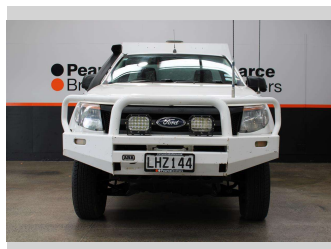

2012 Ford Ranger XL 4WD FLATDECK SERVICE

Purchase Price **\$19,990**
Includes GST, Registration & Licensing

Finance may be available on this vehicle. Ask one of our friendly staff for more information.

Gain peace of mind with Mechanical Breakdown Insurance. **Ask us how.**

Body Style
2 door, Ute

Odometer
180,274 km

Engine
2200 cc, Internal Combustion

Fuel Type
Diesel

Transmission
MANUAL, Rear Wheel

Wheels
-

VIN
MNAUMAF80CW147907

Interior
-