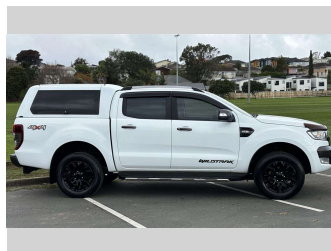

2018 Ford Ranger WILDTRAK 3.2D/4WD

Purchase Price **\$32,975**
Includes GST, Registration & Licensing

Finance may be available on this vehicle. Ask one of our friendly staff for more information.

Gain peace of mind with Mechanical Breakdown Insurance. **Ask us how.**

Top features
None Listed

Body Style
4 door, Ute

Odometer
187,338 km

Engine
3198 cc, In-Line

Fuel Type
Diesel

Transmission
Automatic, 4WD

Wheels
-

VIN
MPBUMFF50JX151327