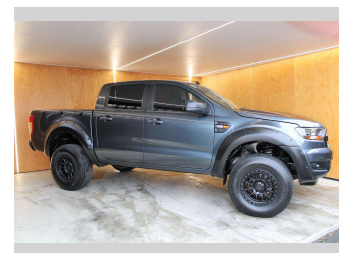

# 2016 Ford Ranger XL 4X4 MONSTERED BEAST

**Purchase Price** **\$31,990**  
Includes GST, Registration & Licensing

Finance may be available on this vehicle. Ask one of our friendly staff for more information.

Gain peace of mind with Mechanical Breakdown Insurance. **Ask us how.**

**Top features**  
None Listed

**Body Style**  
4 door, Ute

**Odometer**  
148,585 km

**Engine**  
3198 cc, Internal Combustion

**Fuel Type**  
Diesel