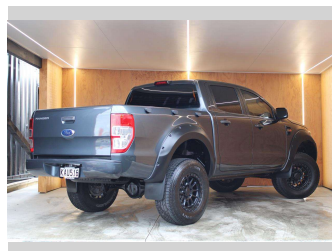

# 2016 Ford Ranger XL 4X4 MONSTERED BEAST

**Purchase Price** **\$31,990**  
Includes GST, Registration & Licensing

Finance may be available on this vehicle. Ask one of our friendly staff for more information.

Gain peace of mind with Mechanical Breakdown Insurance. **Ask us how.**

**Top features**  
None Listed

**Body Style**  
4 door, Ute

**Odometer**  
148,585 km

**Engine**  
3198 cc, Internal Combustion

**Fuel Type**  
Diesel