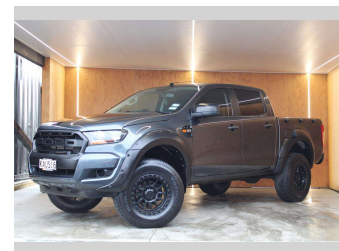

# 2016 Ford Ranger XL 4X4 MONSTERED BEAST

**Purchase Price** **\$31,990**  
Includes GST, Registration & Licensing

Finance may be available on this vehicle. Ask one of our friendly staff for more information.

Gain peace of mind with Mechanical Breakdown Insurance. **Ask us how.**

**Top features**  
None Listed

**Body Style**  
4 door, Ute

**Odometer**  
148,585 km

**Engine**  
3198 cc, Internal Combustion

**Fuel Type**  
Diesel