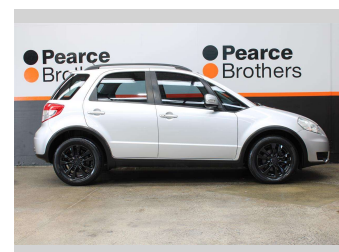

2014 Suzuki SX4 LTD 2.0 AWD NZ NEW

Purchase Price **\$9,990**
Includes GST, Registration & Licensing

Finance may be available on this vehicle. Ask one of our friendly staff for more information.

Gain peace of mind with Mechanical Breakdown Insurance. **Ask us how.**

Body Style
5 door, Hatchback

Odometer
79,087 km

Engine
1995 cc, Internal Combustion

Fuel Type
Petrol

Transmission
CVT

Wheels
-

VIN
JSAGYB51S00500054

Interior
-