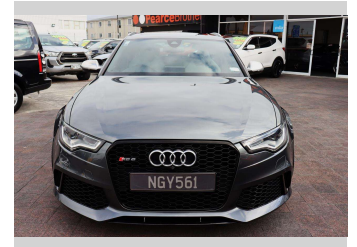

2013 Audi RS6 IMMACULATE TOP EXAMPLE !!

Purchase Price **\$62,975**
Includes GST, Registration & Licensing

Finance may be available on this vehicle. Ask one of our friendly staff for more information.

Gain peace of mind with Mechanical Breakdown Insurance. **Ask us how.**

Top features
None Listed

Body Style
Station Wagon

Odometer
87,769 km

Engine
3993 cc, In-Line

Fuel Type
Petrol

Transmission
-

Wheels
-

VIN
WUAZZZ4GXEN901012

Interior
-

Safety
-

Reg No.
NGY561

Ext Colour
Grey

History
Ex-Overseas, 11 owners

Seats
5 seats

CO2 Emissions
-

Energy Economy
-