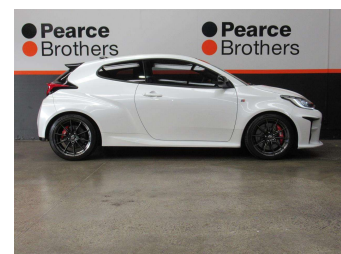

# 2021 Toyota YARIS GR YARIS, NZ NEW, CIRCUIT

**Purchase Price** **\$42,990**  
Includes GST, Registration & Licensing

Finance may be available on this vehicle. Ask one of our friendly staff for more information.

Body Style  
**3 door, Hatchback**

Odometer  
**15,230 km**

Engine  
**1618 cc, Internal Combustion**

Fuel Type  
**Petrol**

Transmission  
**MANUAL**

Wheels  
-

VIN  
**JTDAF4E340A00192X**

Interior  
-