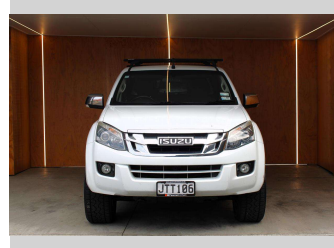

2016 Isuzu D-Max LS MANUAL DC 2WD ON 20s

Purchase Price **\$17,990**
Includes GST, Registration & Licensing

Finance may be available on this vehicle. Ask one of our friendly staff for more information.

Gain peace of mind with Mechanical Breakdown Insurance. **Ask us how.**

Top features
None Listed

Body Style
4 door, Ute

Odometer
266,657 km

Engine
2999 cc, Internal Combustion

Fuel Type
Diesel

Transmission
MANUAL

Wheels
-

VIN
MPATFR85JFT008142

Interior
-

Safety
-

Reg No.
JTT106

Ext Colour
White

History
NZ New

Seats
5 seats

CO2 Emissions
-

Energy Economy
-