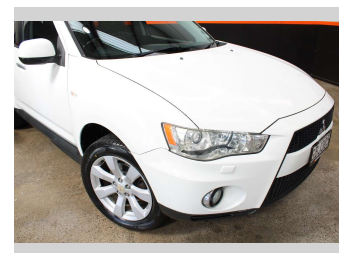

2011 Mitsubishi Outlander XLS 2.4P 4WD 7 SEATER

Purchase Price **\$9,990**
Includes GST, Registration & Licensing

Finance may be available on this vehicle. Ask one of our friendly staff for more information.

Body Style
Wagon

Odometer
220,792 km

Engine
2359 cc, Internal Combustion

Fuel Type
Petrol

Transmission
CVT

Wheels
-

VIN
JMFXTCW5WBU005992

Interior
-