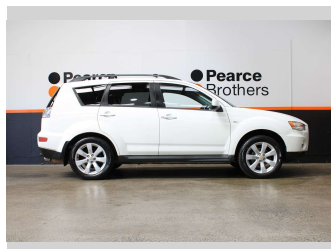

2011 Mitsubishi Outlander XLS 2.4P 4WD 7 SEATER

Purchase Price **\$9,990**
Includes GST, Registration & Licensing

Finance may be available on this vehicle. Ask one of our friendly staff for more information.

Body Style
Wagon

Odometer
220,792 km

Engine
2359 cc, Internal Combustion

Fuel Type
Petrol

Transmission
CVT

Wheels
-

VIN
JMFXTCW5WBU005992

Interior
-