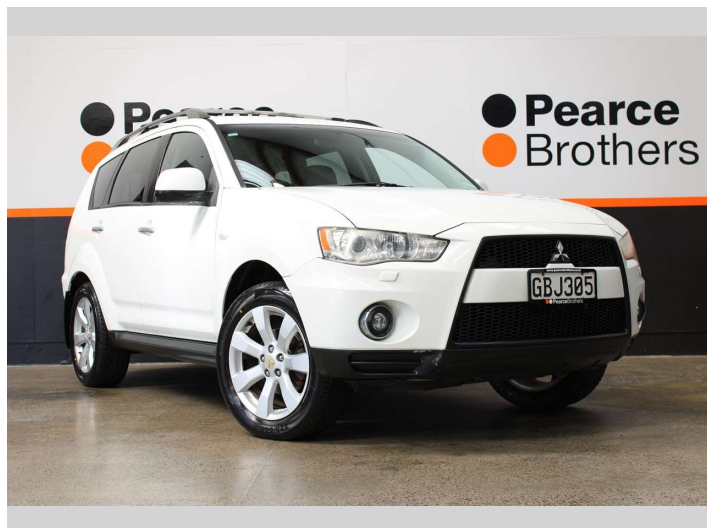

2011 Mitsubishi Outlander XLS 2.4P 4WD 7 SEATER

Purchase Price **\$9,990**
Includes GST, Registration & Licensing

Finance may be available on this vehicle. Ask one of our friendly staff for more information.

Body Style
Wagon

Odometer
220,792 km

Engine
2359 cc, Internal Combustion

Fuel Type
Petrol

Transmission
CVT

Wheels
-

VIN
JMFXTCW5WBU005992

Interior
-