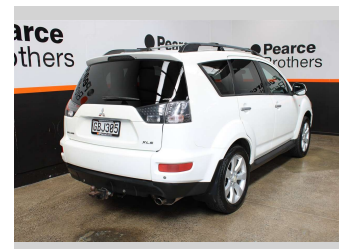

2011 Mitsubishi Outlander XLS 2.4P 4WD 7 SEATER

Purchase Price **\$9,990**
Includes GST, Registration & Licensing

Finance may be available on this vehicle. Ask one of our friendly staff for more information.

Body Style
Wagon

Odometer
220,792 km

Engine
2359 cc, Internal Combustion

Fuel Type
Petrol

Transmission
CVT

Wheels
-

VIN
JMFXTCW5WBU005992

Interior
-