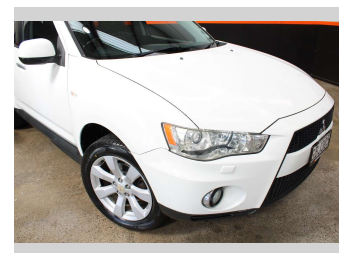

# 2011 Mitsubishi Outlander XLS 2.4P 4WD 7 SEATER

**Purchase Price** **\$8,990**  
Includes GST, Registration & Licensing

Finance may be available on this vehicle. Ask one of our friendly staff for more information.

Body Style  
**Wagon**

Odometer  
**220,792 km**

Engine  
**2359 cc, Internal Combustion**

Fuel Type  
**Petrol**

Transmission  
**CVT**

Wheels  
-

VIN  
**JMFXTCW5WBU005992**

Interior  
-