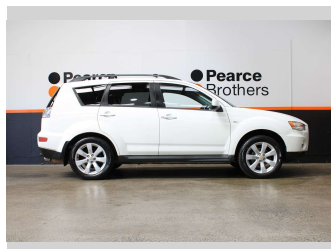

# 2011 Mitsubishi Outlander XLS 2.4P 4WD 7 SEATER

**Purchase Price** **\$8,990**  
Includes GST, Registration & Licensing

Finance may be available on this vehicle. Ask one of our friendly staff for more information.

Body Style  
**Wagon**

Odometer  
**220,792 km**

Engine  
**2359 cc, Internal Combustion**

Fuel Type  
**Petrol**

Transmission  
**CVT**

Wheels  
-

VIN  
**JMFXTCW5WBU005992**

Interior  
-