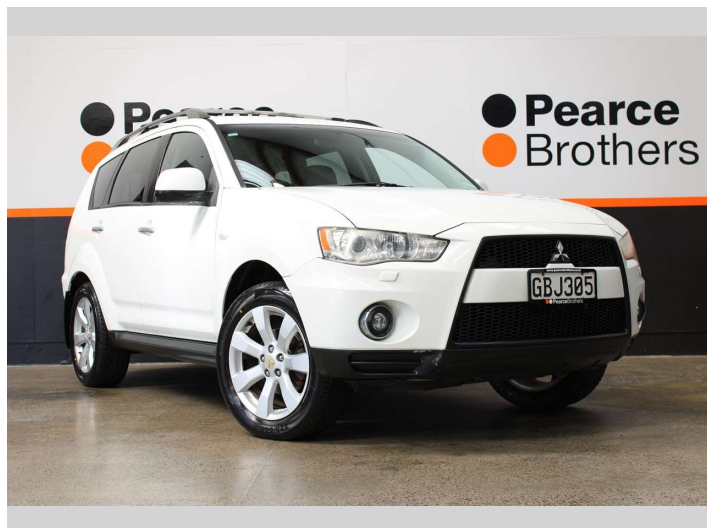

# 2011 Mitsubishi Outlander XLS 2.4P 4WD 7 SEATER

**Purchase Price** **\$8,990**  
Includes GST, Registration & Licensing

Finance may be available on this vehicle. Ask one of our friendly staff for more information.

Body Style  
**Wagon**

Odometer  
**220,792 km**

Engine  
**2359 cc, Internal Combustion**

Fuel Type  
**Petrol**

Transmission  
**CVT**

Wheels  
-

VIN  
**JMFXTCW5WBU005992**

Interior  
-