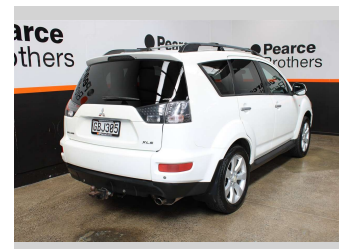

# 2011 Mitsubishi Outlander XLS 2.4P 4WD 7 SEATER

**Purchase Price** **\$8,990**  
Includes GST, Registration & Licensing

Finance may be available on this vehicle. Ask one of our friendly staff for more information.

Body Style  
**Wagon**

Odometer  
**220,792 km**

Engine  
**2359 cc, Internal Combustion**

Fuel Type  
**Petrol**

Transmission  
**CVT**

Wheels  
-

VIN  
**JMFXTCW5WBU005992**

Interior  
-