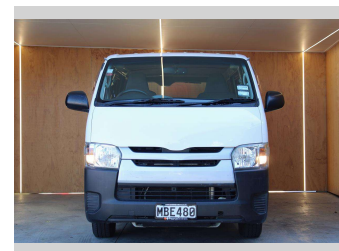

2019 Toyota Hiace ZL TWIN SLIDER DIESEL AUTO

Purchase Price
Includes GST, Registration & Licensing

\$32,990

Finance may be available on this vehicle. Ask one of our friendly staff for more information.

Gain peace of mind with Mechanical Breakdown Insurance. **Ask us how.**

Top features

None Listed

Body Style
5 door, Van

Odometer
111,442 km

Engine
2982 cc, Internal Combustion

Fuel Type
Diesel

Transmission
Automatic

Wheels
-