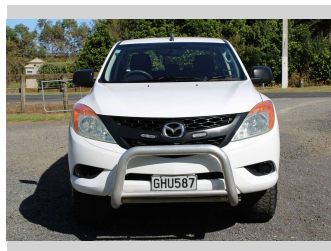

2012 Mazda BT-50 4WD GLX D/C W/S 6MT

Purchase Price **\$14,850**
Includes GST, Registration & Licensing

Finance may be available on this vehicle. Ask one of our friendly staff for more information.

Gain peace of mind with Mechanical Breakdown Insurance. **Ask us how.**

Top features
None Listed

Body Style
Ute

Odometer
283,127 km

Engine
3196 cc, Internal Combustion

Fuel Type
Diesel

Transmission
MANUAL, 4WD

Wheels
-

VIN
MM0UP0YF100108086

Interior
-

Safety
-

Reg No.
GHU587

Ext Colour
White

History
NZ New

Seats
5 seats

CO2 Emissions
-

Energy Economy
-