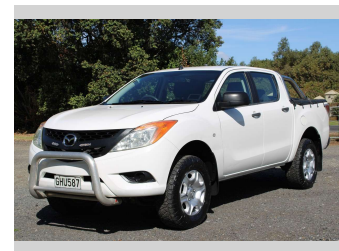

2012 Mazda BT-50 4WD GLX D/C W/S 6MT

Purchase Price **\$14,850**
Includes GST, Registration & Licensing

Finance may be available on this vehicle. Ask one of our friendly staff for more information.

Gain peace of mind with Mechanical Breakdown Insurance. **Ask us how.**

Top features
None Listed

Body Style
Ute

Odometer
283,127 km

Engine
3196 cc, Internal Combustion

Fuel Type
Diesel

Transmission
MANUAL, 4WD

Wheels
-

VIN
MM0UP0YF100108086