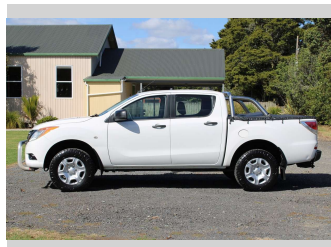

2012 Mazda BT-50 4WD GLX D/C W/S 6MT

Purchase Price **\$14,850**
Includes GST, Registration & Licensing

Finance may be available on this vehicle. Ask one of our friendly staff for more information.

Gain peace of mind with Mechanical Breakdown Insurance. **Ask us how.**

Top features
None Listed

Body Style
Ute

Odometer
283,127 km

Engine
3196 cc, Internal Combustion

Fuel Type
Diesel

Transmission
MANUAL, 4WD

Wheels
-

VIN
MM0UP0YF100108086

Interior
-

Safety
-

Reg No.
GHU587

Ext Colour
White

History
NZ New

Seats
5 seats

CO2 Emissions
-

Energy Economy
-