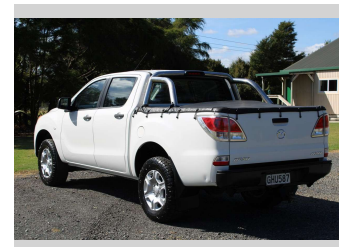

2012 Mazda BT-50 4WD GLX D/C W/S 6MT

Purchase Price **\$14,850**
Includes GST, Registration & Licensing

Finance may be available on this vehicle. Ask one of our friendly staff for more information.

Gain peace of mind with Mechanical Breakdown Insurance. **Ask us how.**

Top features
None Listed

Body Style
Ute

Odometer
283,127 km

Engine
3196 cc, Internal Combustion

Fuel Type
Diesel

Transmission
MANUAL, 4WD

Wheels
-

VIN
MM0UP0YF100108086